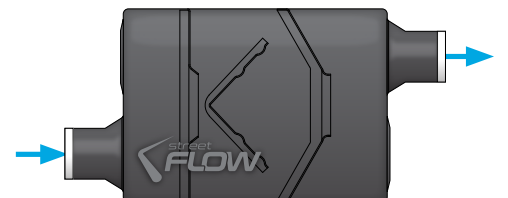

4" x 9.5" Oval

2 Chamber
Offset / Center

↳ NON-REVERSIBLE

PN	BL	OA	IN	O
SFS42441	13"	19"	2.25"	2.25"
SFS42541	13"	19"	2.5"	2.5"
SFS43041	13"	19"	3"	3"

4" x 9.5" Oval

2 Chamber
Offset / Offset

↳ NON-REVERSIBLE