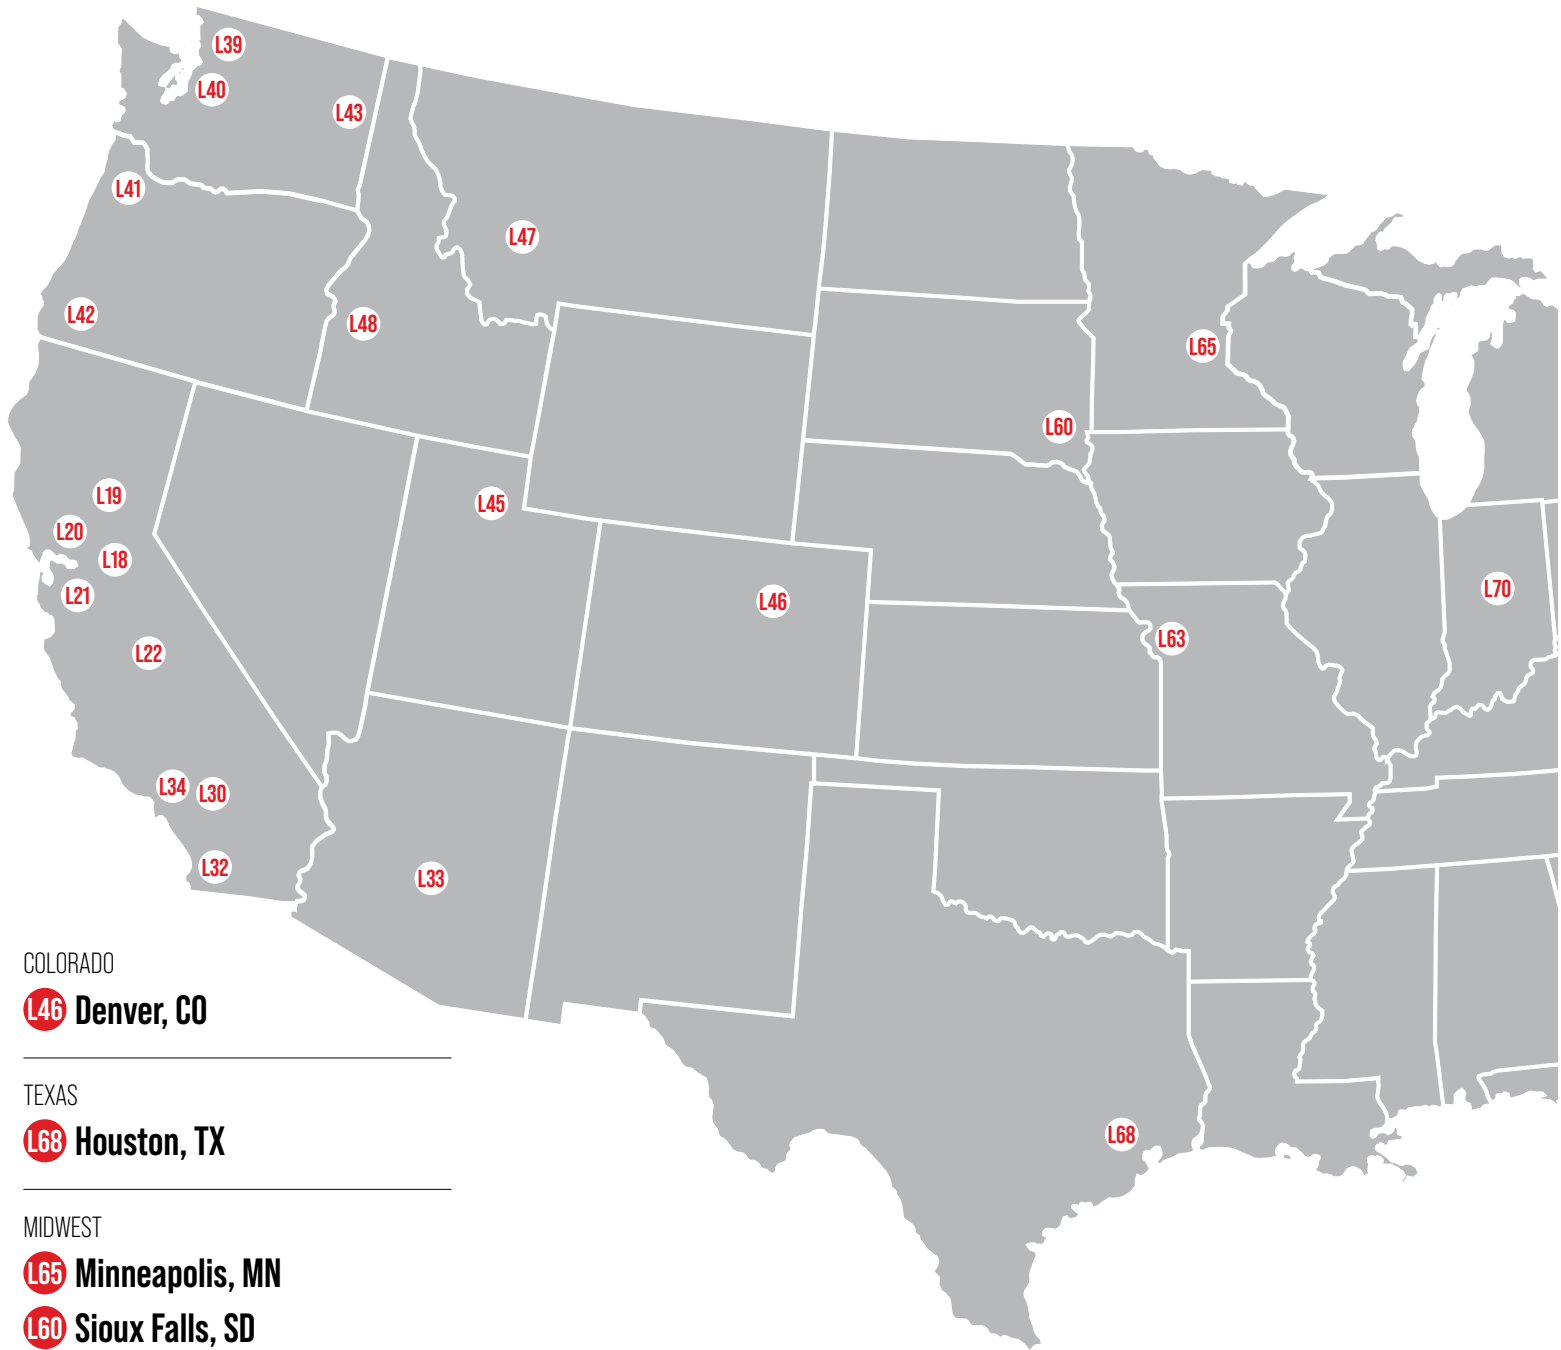

NORTHERN CALIFORNIA

- L19 Sacramento, CA
- L20 Benicia, CA
- L18 Stockton, CA
- L21 San Jose, CA
- L22 Fresno, CA

SOUTHERN CALIFORNIA

- L34 Montebello, CA
- L30 Riverside, CA
- L32 San Diego, CA

NORTHWEST

- L41 Portland, OR
- L42 Grants Pass, OR
- L40 Fife, WA
- L39 Everett, WA
- L43 Spokane, WA

IDAHO

- L48 Nampa, ID

ARIZONA

- L33 Mesa, AZ

UTAH

- L45 Salt Lake City, UT

MONTANA

- L47 Butte, MT

COLORADO

- L46 Denver, CO

TEXAS

- L68 Houston, TX

MIDWEST

- L65 Minneapolis, MN
- L60 Sioux Falls, SD
- L63 Kansas City, MO

INDIANA

- L70 Indianapolis, IN